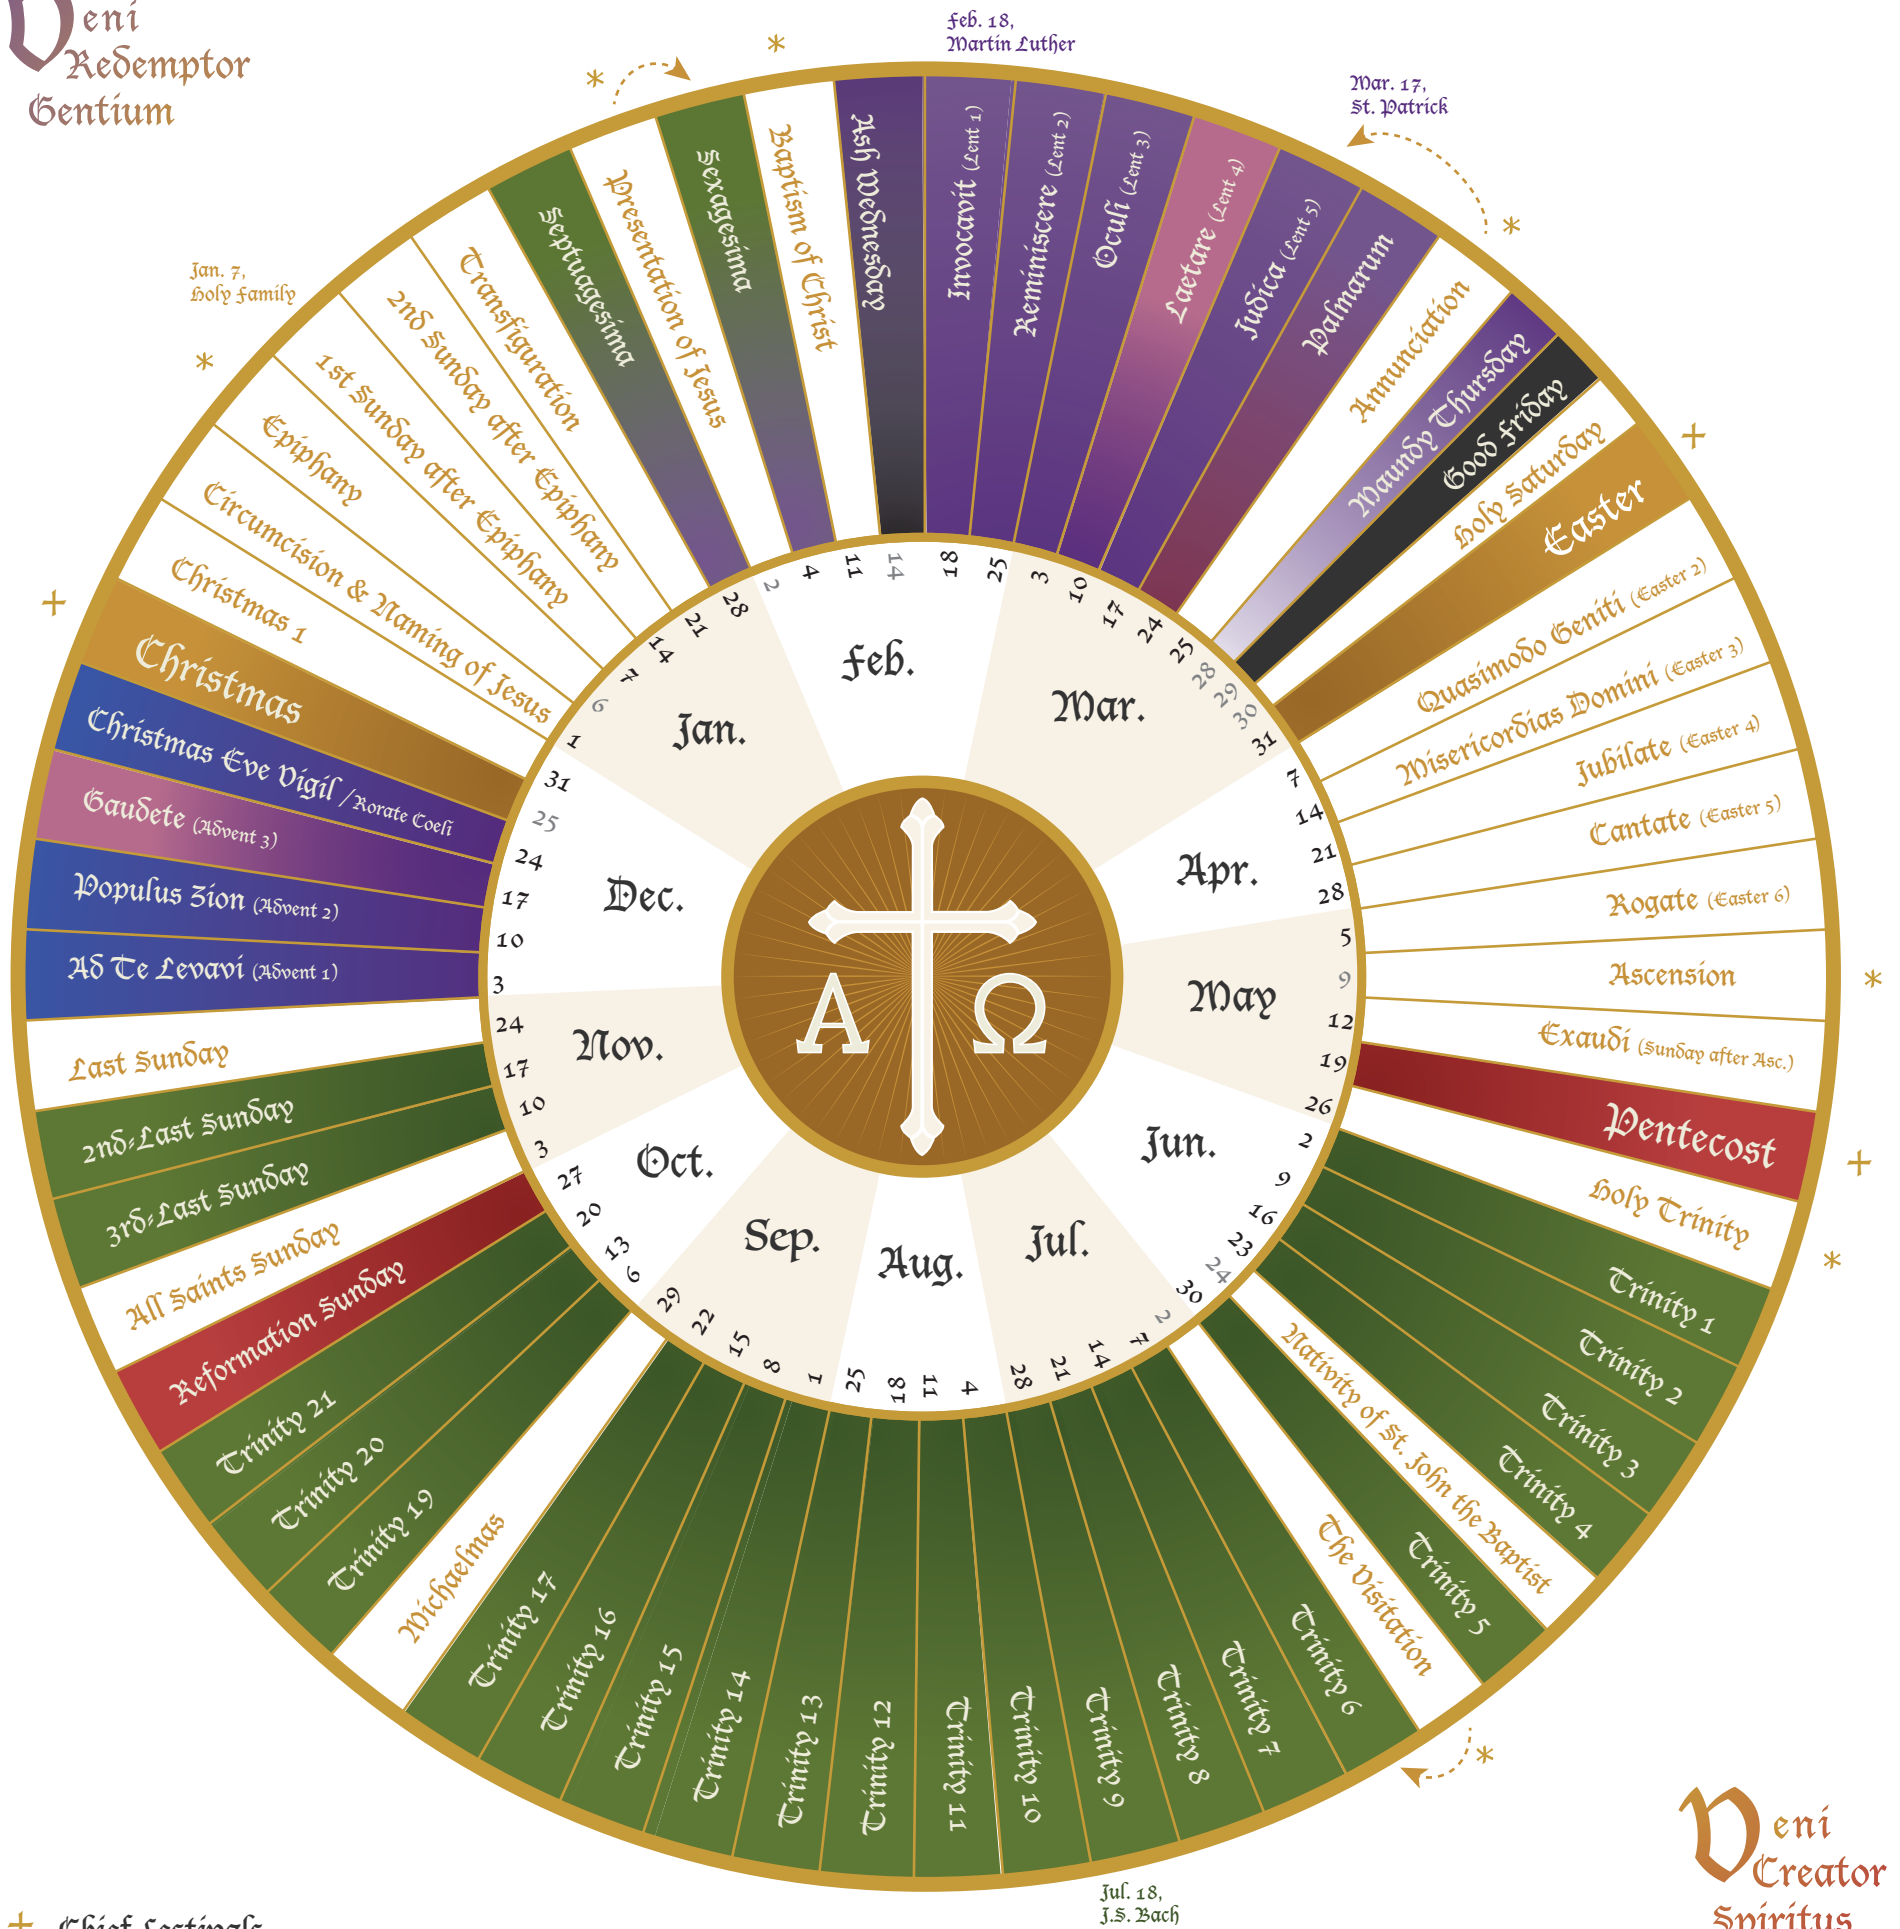

ELS Liturgical Calendar

A.D. 2023-2024

Veni
Redemptor
Gentium

Veni
Creator
Spiritus

- + Chief festivals
- * Other major feasts

This calendar reflects both common and historic use among us, taking into consideration the high regard which our ELS fathers had for the major feasts. General rules: **White** & **Red** take precedence over **Green**; **Rose** is an optional color; **Violet** or **Blue** may be used in Advent. Major feasts (*) that may be transferred are noted with arrows pointing to the proper Sunday on which the feast may be observed (cf. ELS, pp. 5 & 6). Other major feasts without arrows would ideally be celebrated on that day.